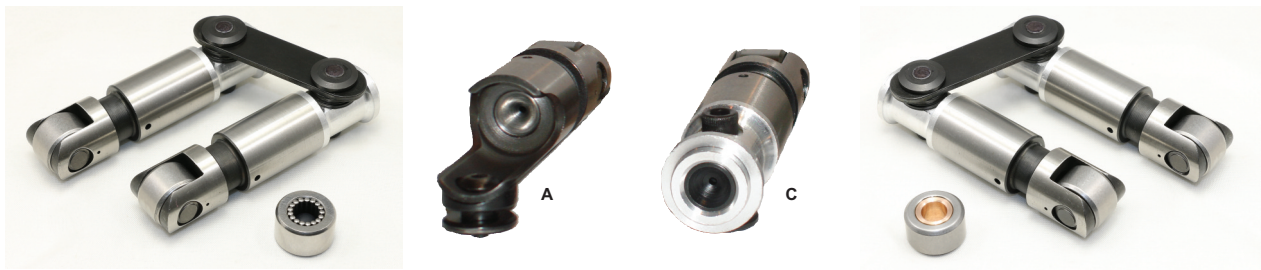

## HPx™ SILVER & GOLD SERIES Needle-Bearing & EZ-Roll Bushing Hydraulic Roller Lifters!

ISKY has partnered with Johnson® Lifters of Taylor, Michigan (the premier Hydraulic-Roller Lifter manufacturer in the country) to offer the “Best on the Planet” **HPx™** Series. The absolute Highest Quality, Hi-Performance Hydraulic Rollers available today for the following engine applications.

PART NO.	APPLICATION	PUSHROD	SILVER SERIES NEEDLE BEARINGS	MAX SPRING/LOADS SEAT/OPEN	RPM LIMIT
2076-HYRT	LS-1 Chevy V8	203-HG .180"	7.600	185/535#	7500 RPM

PART NO.	APPLICATION	PUSHROD	GOLD SERIES EZ-ROLL BUSHINGS	MAX SPRING/LOADS SEAT/OPEN	RPM LIMIT
2078-HYRT	LS-1 Chevy V8	203-HG .180"	7.600	185/535#	7500 RPM

## Red Zone™ MAXIMUM ENDURANCE SOLID ROLLER LIFTERS

APPLICATION	PART NO.	BODY DIA.	BEARING DIA.	BODY TYPE	ISKY PUSHROD	LENGTH	REV-KIT
CHEVY LS-1 V-8	1377LSH	.842"	.750"	ALUMINUM TOP "C" (Centerline)	--	--	N/A
	365RHM "Durathon Series"	.842"	.750"	STEEL "A" (Centerline / Lightweight Version)	--	--	N/A
	375RHM	.842"	.750"	STEEL "A" (Centerline / Lightweight Version)	--	--	N/A
	375LOSPL	.842"	.750"	STEEL "A" (8 ea. .180" Left & Right Offset)	--	--	N/A
	375LO180CR	.842"	.750"	STEEL "A" (8-Centerline / 8 .180" Right Offset)	--	--	N/A
	375RHM904	.903"	.810"	STEEL "A" (Centerline / Lightweight Version)	--	--	N/A
	375LOSPL904	.903"	.810"	STEEL "A" (8 ea. .180" Left & Right Offset)	--	--	N/A
	375180904CR	.903"	.810"	STEEL "A" (8-Centerline / 8 .180" Right Offset)	--	--	N/A
	375RHM937	.936"	.850"	STEEL "A" (Centerline / Lightweight Version)	--	--	N/A
	375LOSPL937	.936"	.850"	STEEL "A" (8 ea. .180" Left & Right Offset)	--	--	N/A
	375180937CR	.936"	.850"	STEEL "A" (8-Centerline / 8 .180" Right Offset)	--	--	N/A